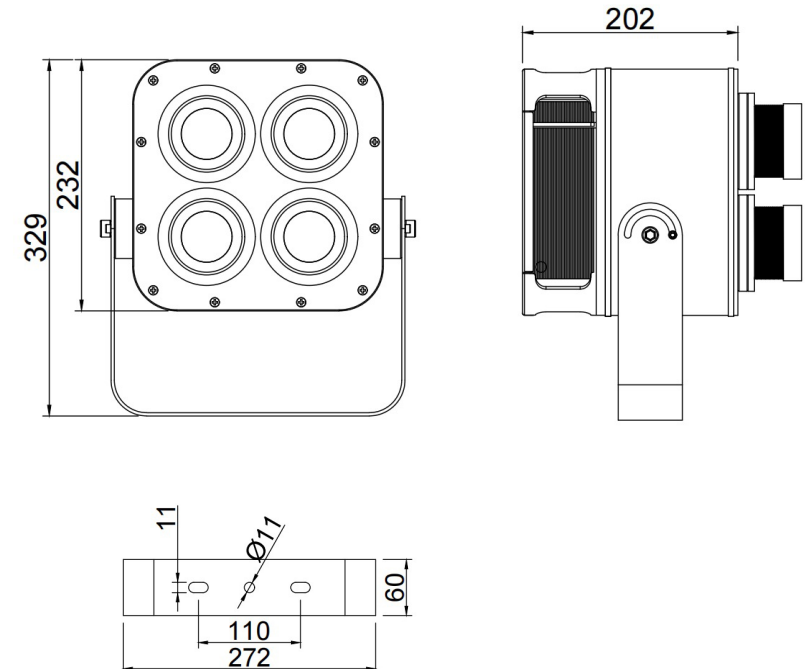

## Specifications

Working Voltage : **AC110-240V**

Power : **320W**

Electrical Shock Protection : **Class I**

Control Protocol: **DMX512, Auto**

Light Source: **LED**

Color Temperature : **7500K**

Beam Angle : **10° / 20° / 30° / 45° / 60° / 70°**

## Dimensions (mm)