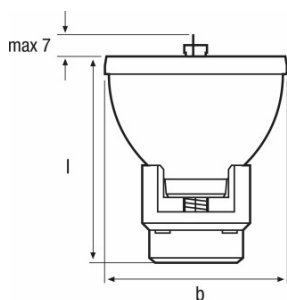

HRI 230 W

SIRIUS HRI | Metal halide lamps

Technical data

Electrical data

Nominal wattage	230 W
Nominal voltage	70 V
Nominal current	3.30 A

Light technical data

Nominal luminous flux	9500 lm
Color temperature	8000 K

Dimensions & weight

Product line drawing

Diameter	51.0 mm
Length	54.5 mm

Lifespan

Lifespan	2500 h
----------	--------

Additional product data

Base (standard designation)	-
-----------------------------	---

Product datasheet

Burning position

Logistical Data

Product code	Product description	Packaging unit (Pieces/Unit)	Dimensions (height x width x length)	Volume	Gross weight
4008321810311	HRI 230 W	Folding carton box 1	87 mm x 87 mm x 103 mm	0.78 dm ³	117.00 g
4008321810328	HRI 230 W	Shipping carton box 2	100 mm x 118 mm x 186 mm	2.19 dm ³	311.00 g
4008321810335	HRI 230 W	Shipping carton box 20	98 mm x 118 mm x 187 mm	2.16 dm ³	311.00 g